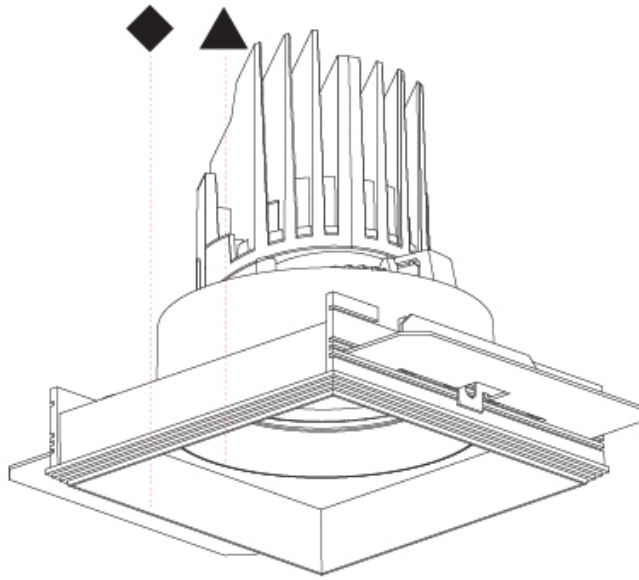

BIONIQ SQUARE ADJUSTABLE TRIMLESS

A37884-

PROJECT

TYPE

SPECIFIER

QUANTITY

DATE