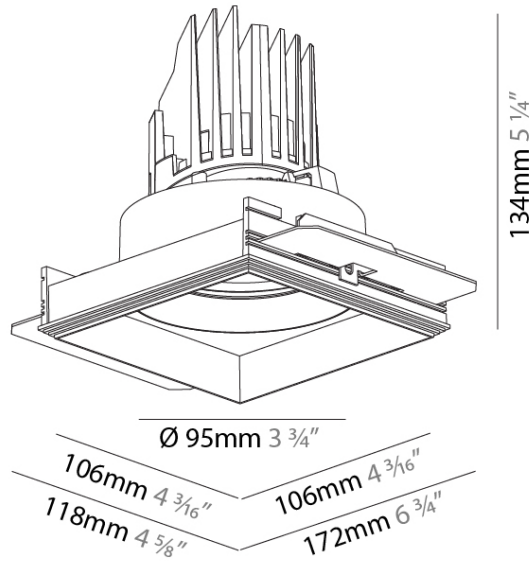

ELECTRICAL

Lamp Type: LED (Zhaga Standard)
Input Wattage (W): 13.2 (2700K) / 16.5
Total Output Wattage (W): 12 (2700K) / 15
Dimming: Tri-Mode (Non-Dimming and Phase Dimming (120Vac only) and 0-10V Dimming)
Driver Included: No
Driver Location: Recessed Housing
Driver Type: Constant Current - Universal
Driver Class: Class 2
Housing: See components
Input Voltage (V): 120 - 277
Constant Current (MA): 350

LED

Number of LEDs: 1
Color Temperature (°K): 2700 / 3000 / 3500 / 4000
Max. Delivered Lumen (lm): 850 / 950 / 1019 / 1040
Nominal Lumen (lm): 960 / 1070 / 1156 / 1180
CRI: >90 CRI
Efficiency (%): 88.5
Lamp Life (hrs): 50000
Upon Request: RGB-W Tunable White Special Color Temperature Special LED

OPTICAL

Reflector: 10
Adjustability: Rotational 355°; Tilt 30°
Upon Request: Special Beam Angles

RATINGS AND CERTIFICATIONS

Available for international specifications by adding "INT" at the end of the existing Model #. For assistance on 'custom' specifications, contact zteam@zaneen.com. In a constant effort to supply the best product, we reserve the right to change specifications or materials without notice. The most recent specification sheets are found at zaneen.com

IP rating: IP20