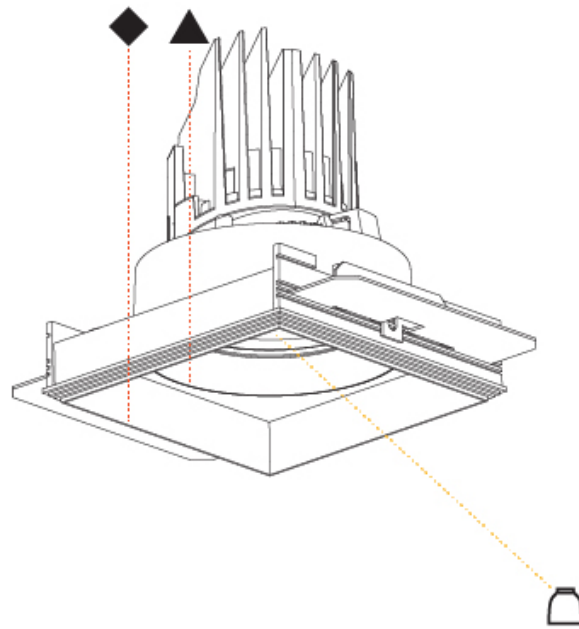

BIONIQ SQUARE ADJUSTABLE TRIMLESS

A37887-

PROJECT

TYPE

SPECIFIER

QUANTITY

DATE